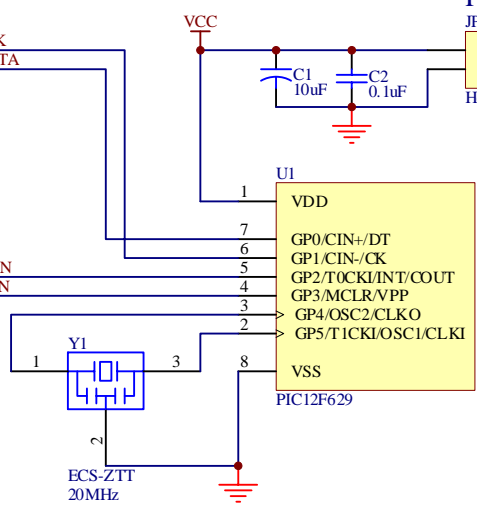

Chinese Output

Quadrature Input

Power

Title <b>QCC-100 Quadra-Chinese Converter</b>		
Size: Letter	Number:	Revision: 1
Date: 1/25/2004	Time: 8:55:35 PM	Sheet 1 of 1
File: QCC-100.SchDoc		

**SHUMATECH**  
 Copyright (C) 2004 Scott Shumate.  
 All rights reserved.  
 No unauthorized use allowed.